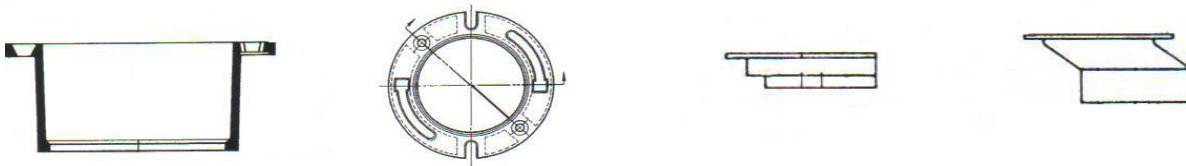

Cast Iron Products

Quantity

C.I Closet Collars Straight and Offset

CNC2655-1	4 x 1 C.I Closet Collar	1
CNC2655-2	4 x 1-1/2 C.I Closet Collar	1
CNC2655-3	4 x 2 C.I Closet Collar	1
CNC2655-4	4 x 2-1/2 C.I Closet Collar	1
CNC2655-5	4 x 3 C.I Closet Collar	1
CNC2655-6	4 x 4 C.I Closet Collar	1
CNC2655-7	4 x 5 C.I Closet Collar	1
CNC2655-8	4 x 6 C.I Closet Collar	1
CNC2655-9	4 x 7 C.I Closet	1
CNC2655-10	4 x 8 C.I Closet Collar	1
CNC2655-12	4 x 2 C.I Offset Closet Collar	1
CNC2655-14	4 x 4 C.I Offset Closet Collar	1

Service Weight Test Tees

Item No	Description
----------------	--------------------

- *Used For Cleanout And Test Purposes
- *Comes With Raised Head Brass Plug
- *Also Available With Counter Sunk Plug

CNC2620	4" Test Tee w/ 3-1/2 Brass Plug	1
CNC2625	4" Test Tee w/ 4" Brass Plug	1